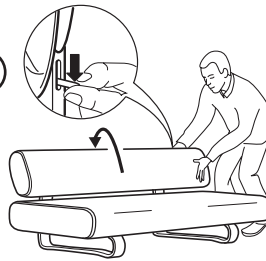

# HOW TO CONVERT ALLERUM

①

②

ALLERUM easily converts into a 93x203 cm bed. Just lift the front edge of the seat and push the wooden lath downwards to make a flat sleeping surface. Then, lower the backrest by pushing the lever on the back of the sofa. Push the lever again to return the backrest to an upright

③

④

position. If you want to protect the sofa and provide an even softer sleeping surface, you can add a mattress pad. Remember to return the wooden lath to the forward position when you want to use it as a sofa again, so the seat angle is correct.