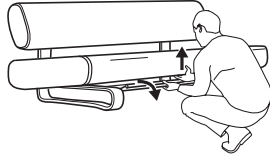

②

ALLERUM easily converts into a 93x203 cm bed. Just lift the front edge of the seat and push the wooden lath downwards to make a flat sleeping surface. Then, lower the backrest by pushing the lever on the back of the sofa. Push the lever again to return the backrest to an upright

③