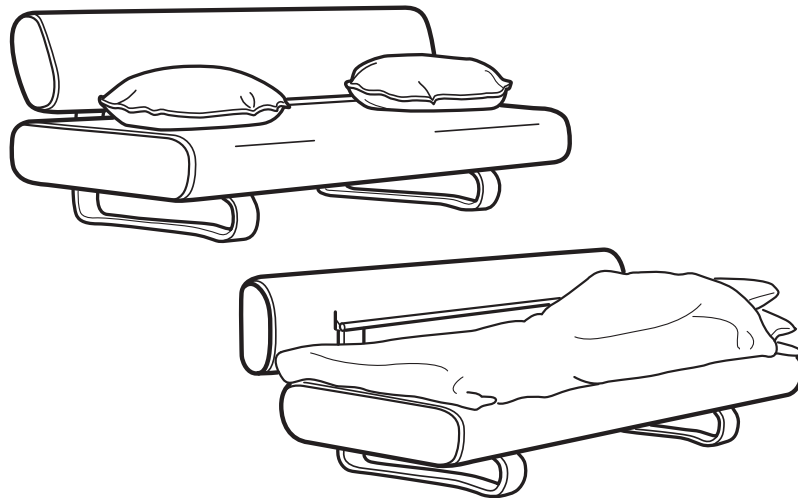

## MODELS:

3-seat sofa-bed

Removable cover

Choice of cover

Dry-clean

Spring core

Stock item

This sofa-bed with  
DUVERYD cover

**\$599**

You can use the ALLERUM sofa-bed round the clock. By day, it's a nice sofa; by night, a comfortable extra bed. Practical when you need to use a small space in different ways. Another advantage is the removable cover, available in different colours so you can change when you like. The layer-glued birch frame is easy to keep clean. And the generous space under the sofa allows you to reach with a vacuum.

### Comfortable round the clock

Sit for a while or sleep all night. ALLERUM sofa-bed is just as comfortable both ways. The seat is 20 cm thick and consists of a spring core encased in polyurethane foam and polyester wadding for extra comfort and support. A wooden lath under the sofa enables you to adjust the angle of the seat: tilted slightly backward for sitting; flat for lying down. Two loose cushions are included – use them to support your back or to rest your head.